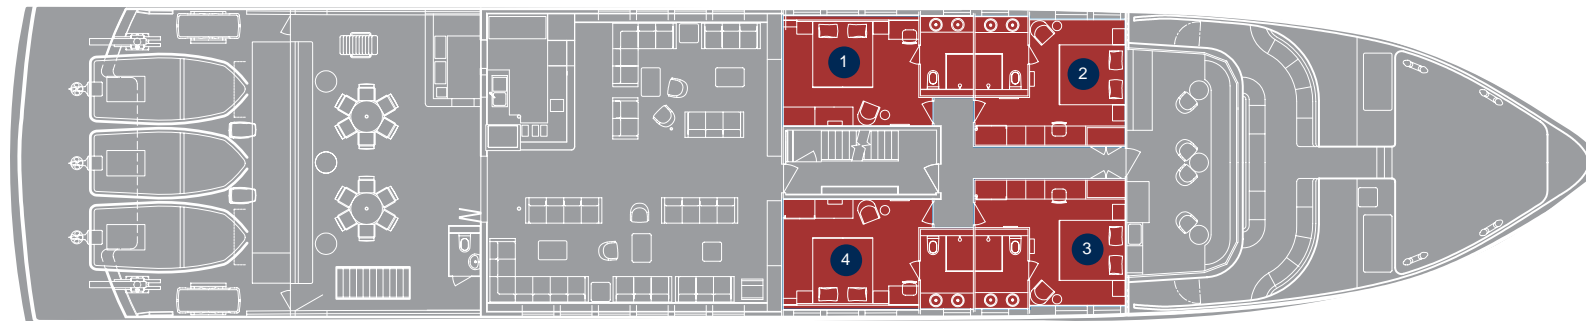

TRUE NORTH

UPPER DECK

EXPLORER CLASS

- 1 Bradshaw
- 2 Dampier
- 3 Durack
- 4 Parker King

MAIN DECK

RIVER CLASS & OCEAN CLASS

- 5 Prince Regent River
- 6 Mitchell River
- 7 Berkeley River
- 8 Drysdale River
- 9 Hunter River
- 10 King George River
- 11 Camden Harbour
- 12 Lacepede Islands