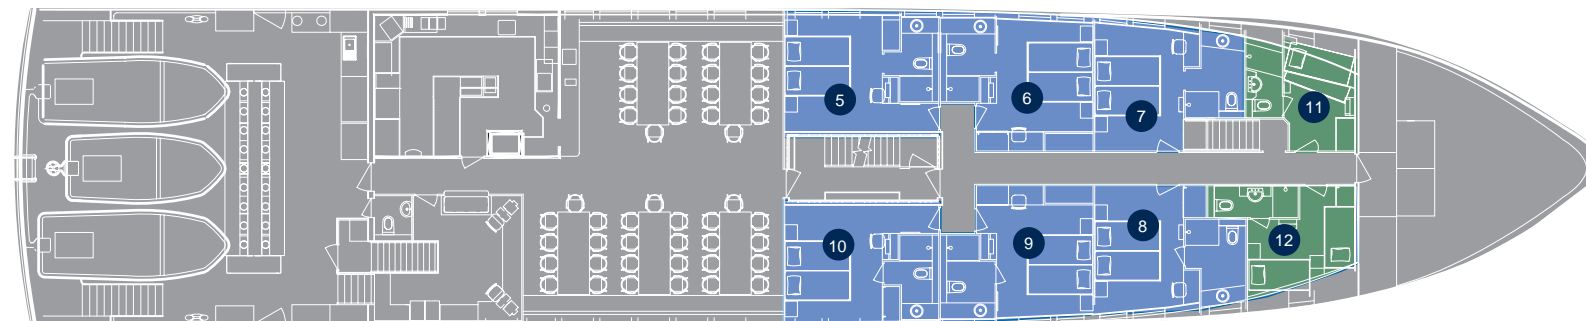

TRUE NORTH

UPPER DECK

EXPLORER CLASS

- 1 Bradshaw
- 2 Dampier
- 3 Durack
- 4 Parker King

MAIN DECK

RIVER CLASS & OCEAN CLASS

- 5 Prince Regent River
- 6 Mitchell River
- 7 Berkeley River
- 8 Drysdale River
- 9 Hunter River
- 10 King George River
- 11 Camden Harbour
- 12 Lacepede Islands

LOWER DECK

OCEAN CLASS

- 13 Koolama Bay
- 14 Montgomery Reef
- 15 Jackson Falls
- 16 Kings Cascade
- 17 Imperieuse Reef
- 18 Atlantis Bay

North Star Cruises Australia

PO Box 654 Broome Western Australia 6725
Telephone: (+61 8) 9192 1829 Facsimile: (+61 8) 9192 1830
Email cruise@northstarcruises.com.au www.northstarcruises.com.au